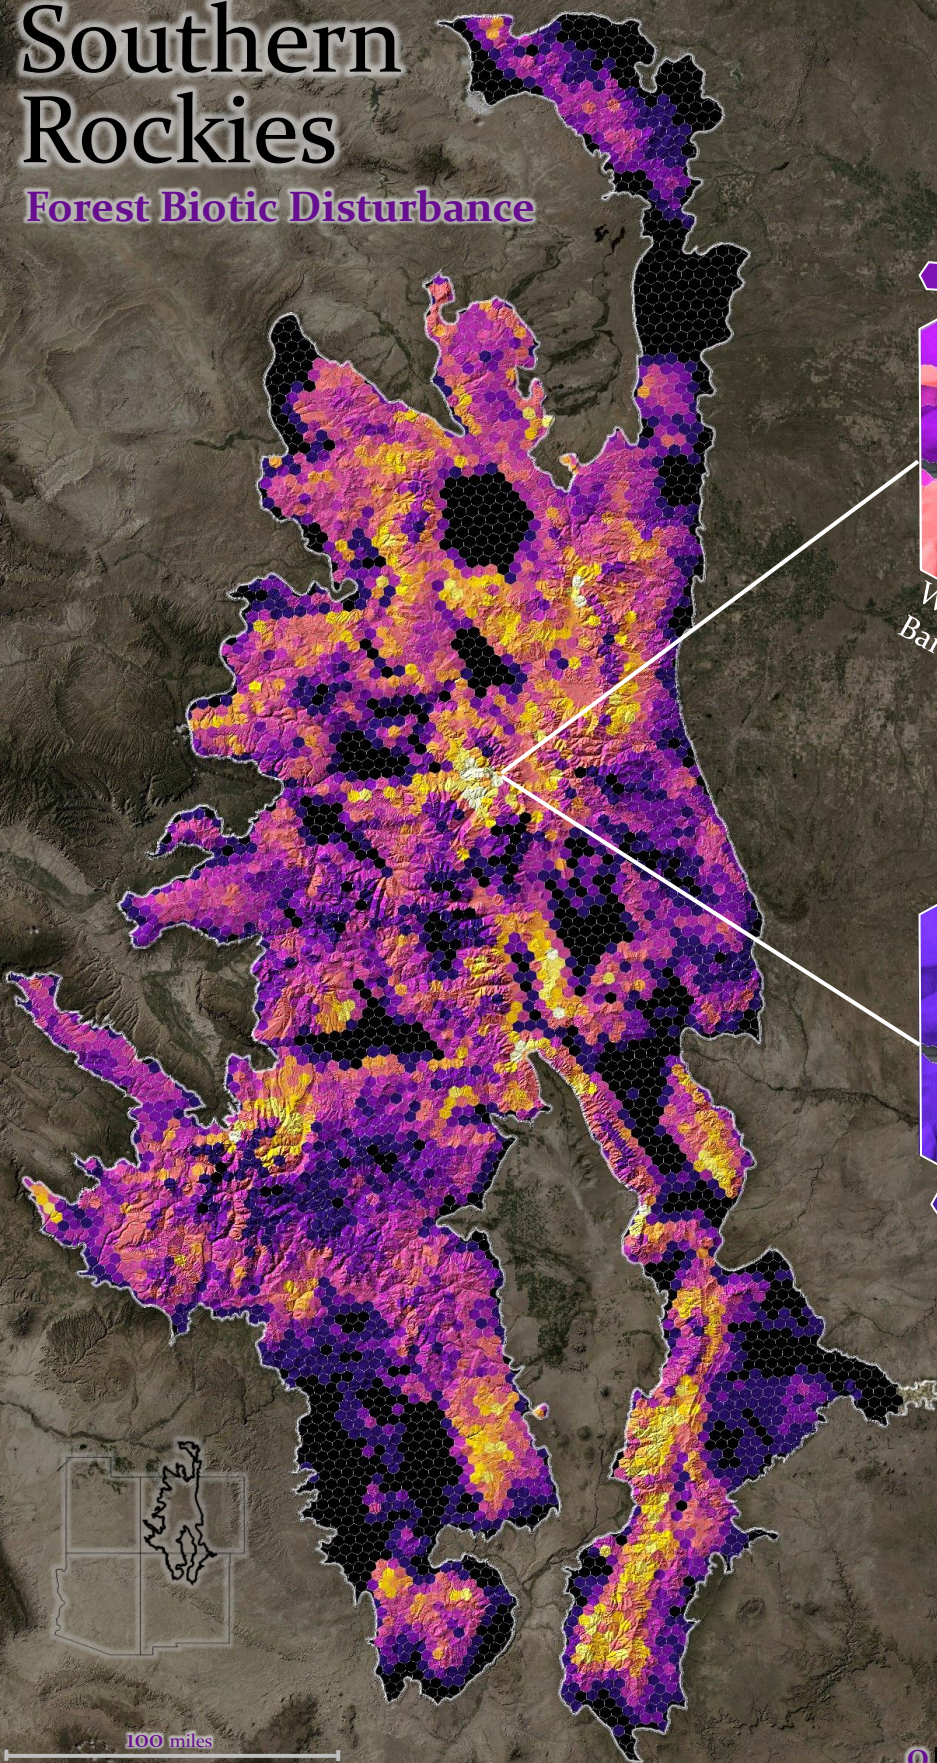

Southern Rockies

Forest Biotic Disturbance

10 sq. Miles

Number of Overlapping
Biotic Disturbances
Per Hexagon

100 miles